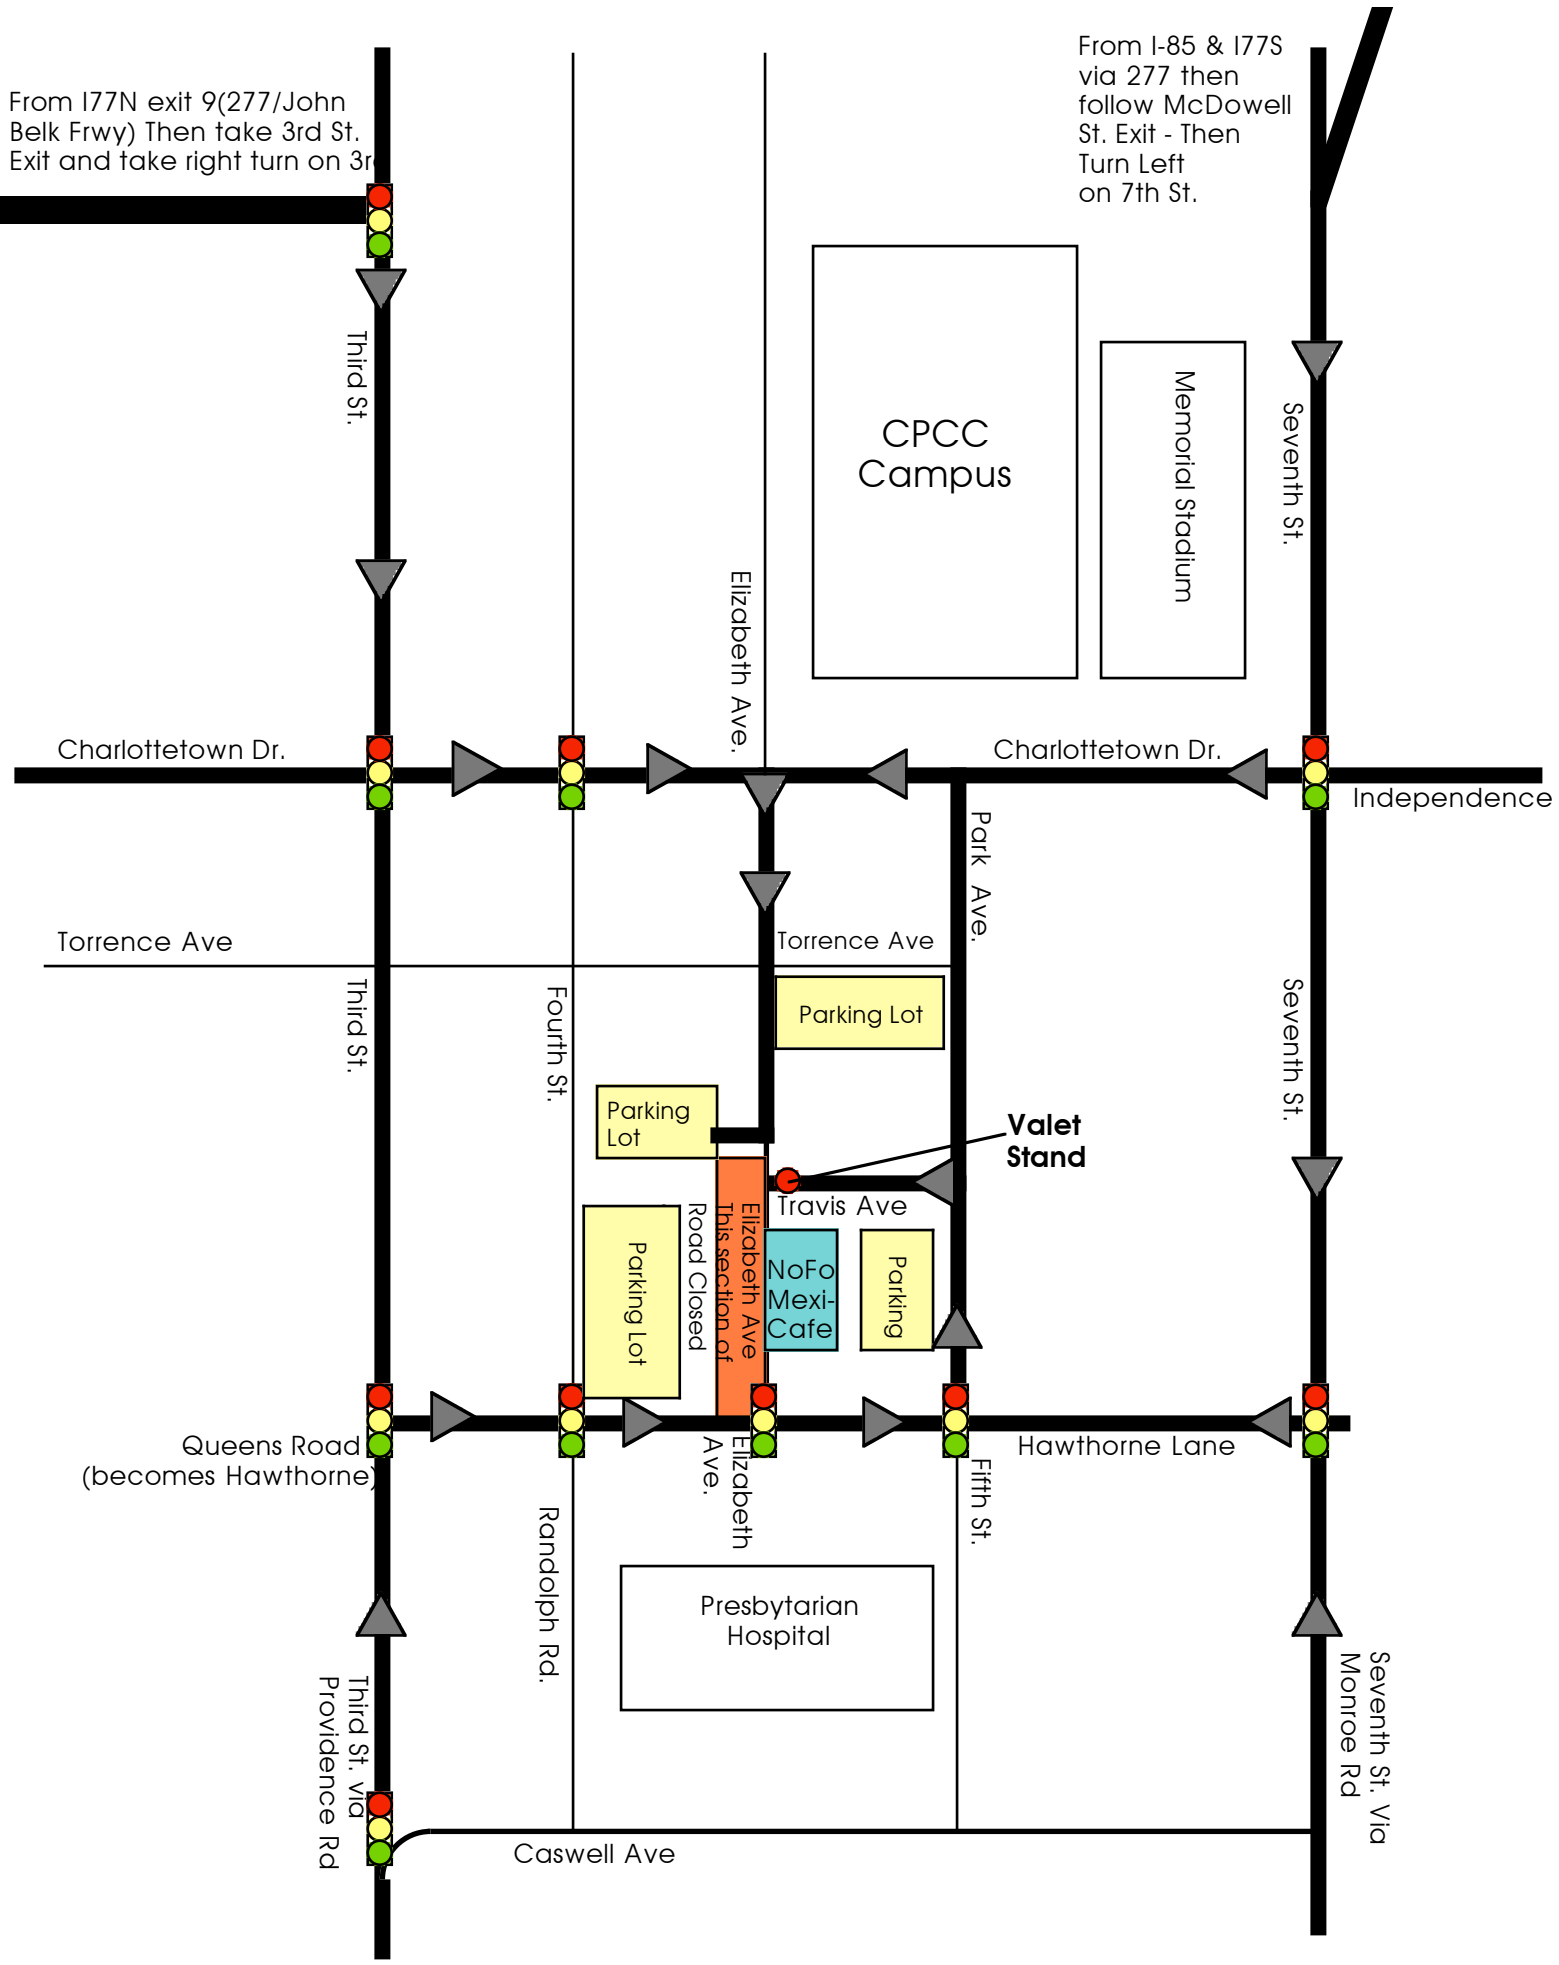

From I77N exit 9(277/John Belk Frwy) Then take 3rd St. Exit and take right turn on 3rd

From I-85 & I77S via 277 then follow McDowell St. Exit - Then Turn Left on 7th St.

CPCC Campus

Memorial Stadium

Charlottetown Dr.

Charlottetown Dr.

Independence

Torrence Ave

Torrence Ave

Parking Lot

Parking Lot

Valet Stand

Travis Ave

NoFo Mexi-Cafe

Parking

Parking Lot

Elizabeth Ave
This section of Road Closed

Queens Road
(becomes Hawthorne)

Hawthorne Lane

Presbyterian Hospital

Third St. via Providence Rd

Caswell Ave

Seventh St. via Monroe Rd